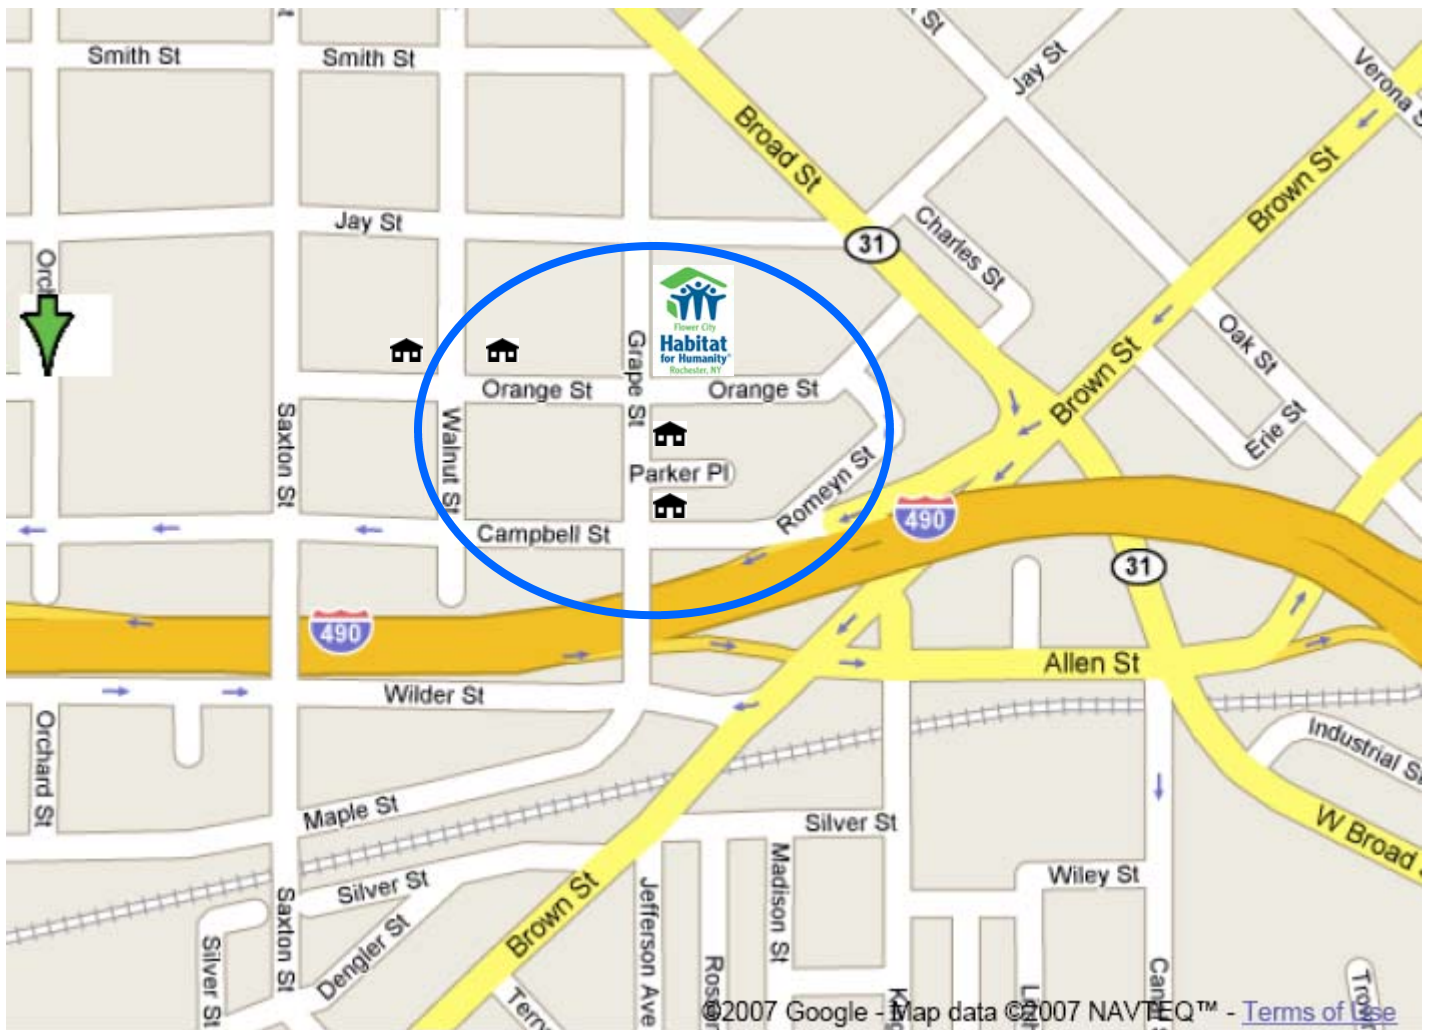

Flower City Habitat for Humanity

JOSANA Building Sites - 2008-09

2008-2009 Proposed FCHH Building Sites in JOSANA:

19 Grape St.
35 Grape St.
39 Grape St.
43 Grape St.

132 Orange St.
187 Orange St
123 Orange St.

Meeting and sign-in location will be provided prior to your scheduled volunteer date

One way to access the area is to take State St. from downtown north to Brown (light after Kodak headquarters), turn Left onto Brown, go past S. Plymouth, Verona and Oak St. At the light for BROAD ST. (before the expressway!) turn Right and go about a block. Turn Left at Orange St. (restaurant on corner). If you pass the traffic light you've gone to far, back track and turn onto Jay St., then access Grape St. and Orange that way.